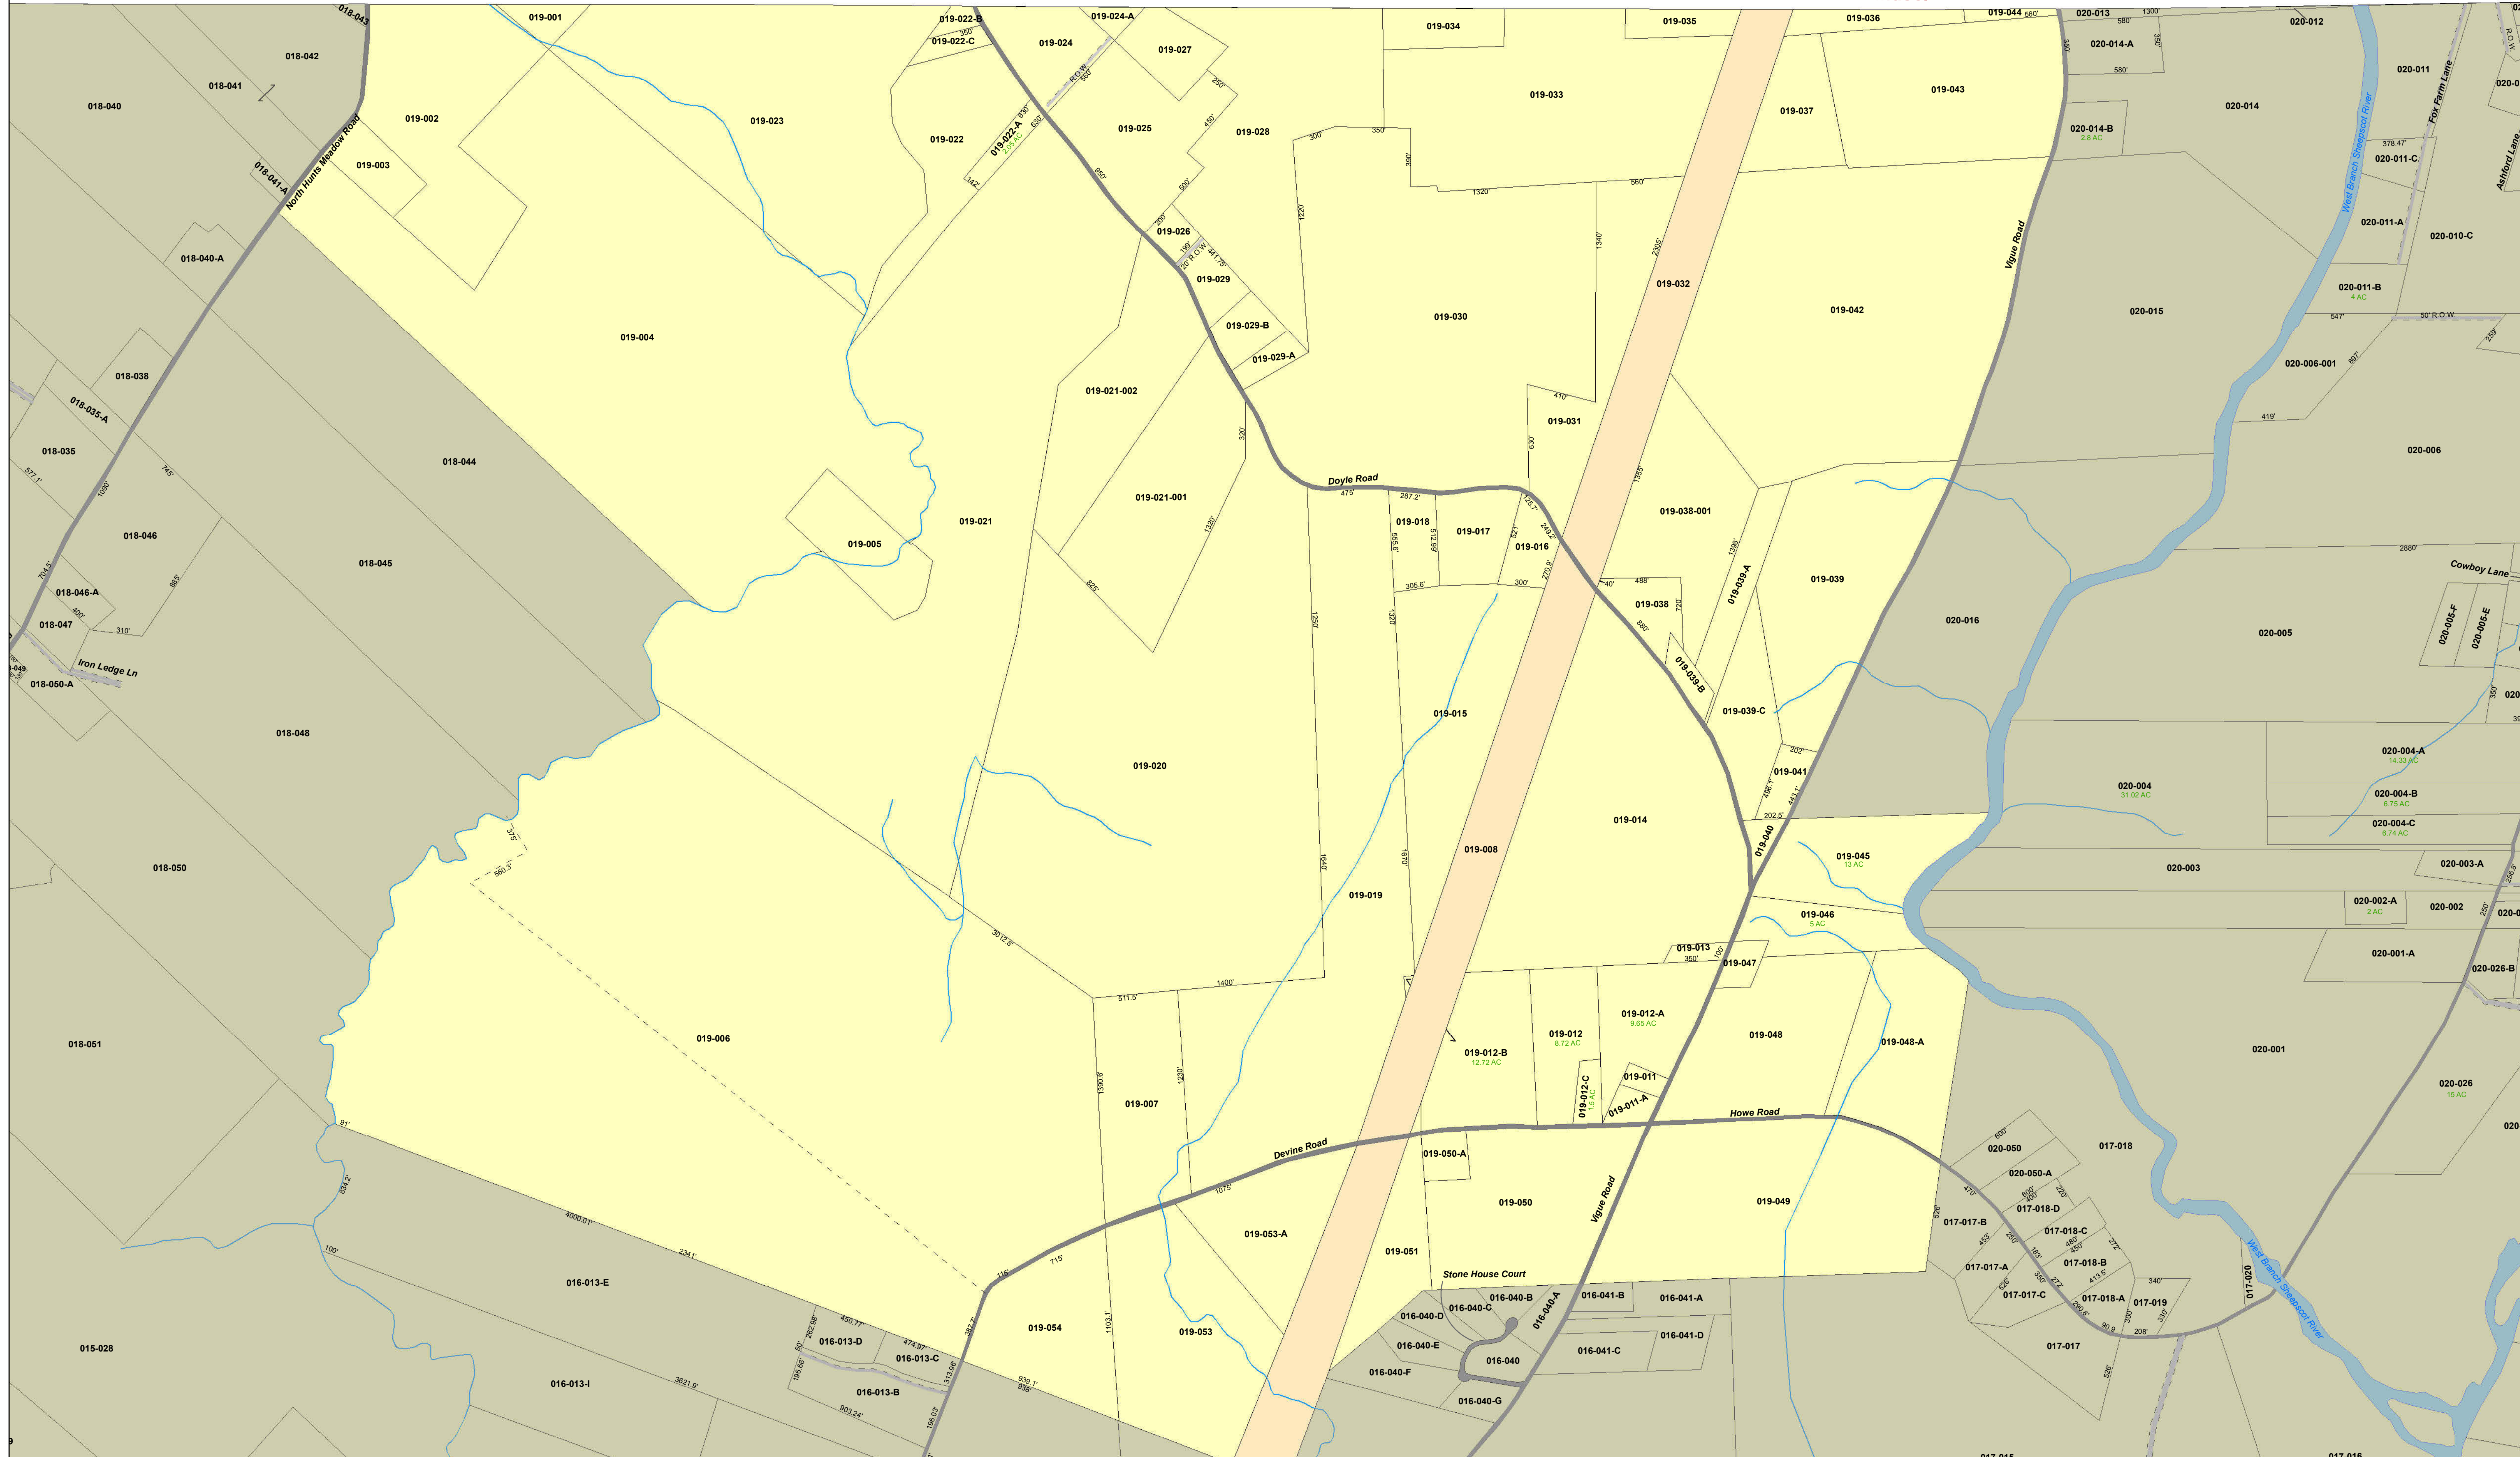

Windsor

Windsor

Map Prepared by:   
 207.846.2355  
 www.spatialalternatives.com

Tax Sheets are intended for assessing purposes only.  
 Boundary locations are approximate and  
 should not be used for conveyance of property.

-  Stream
-  Misc
-  ROW
-  Hook
-  PARCEL
-  CEMETERY
-  UTILITY
-  WATER
-  ROAD

# Town of Whitefield, Maine

**Whitefield Tax Grid**  
**19**  
 Map updated to: April 1, 2012