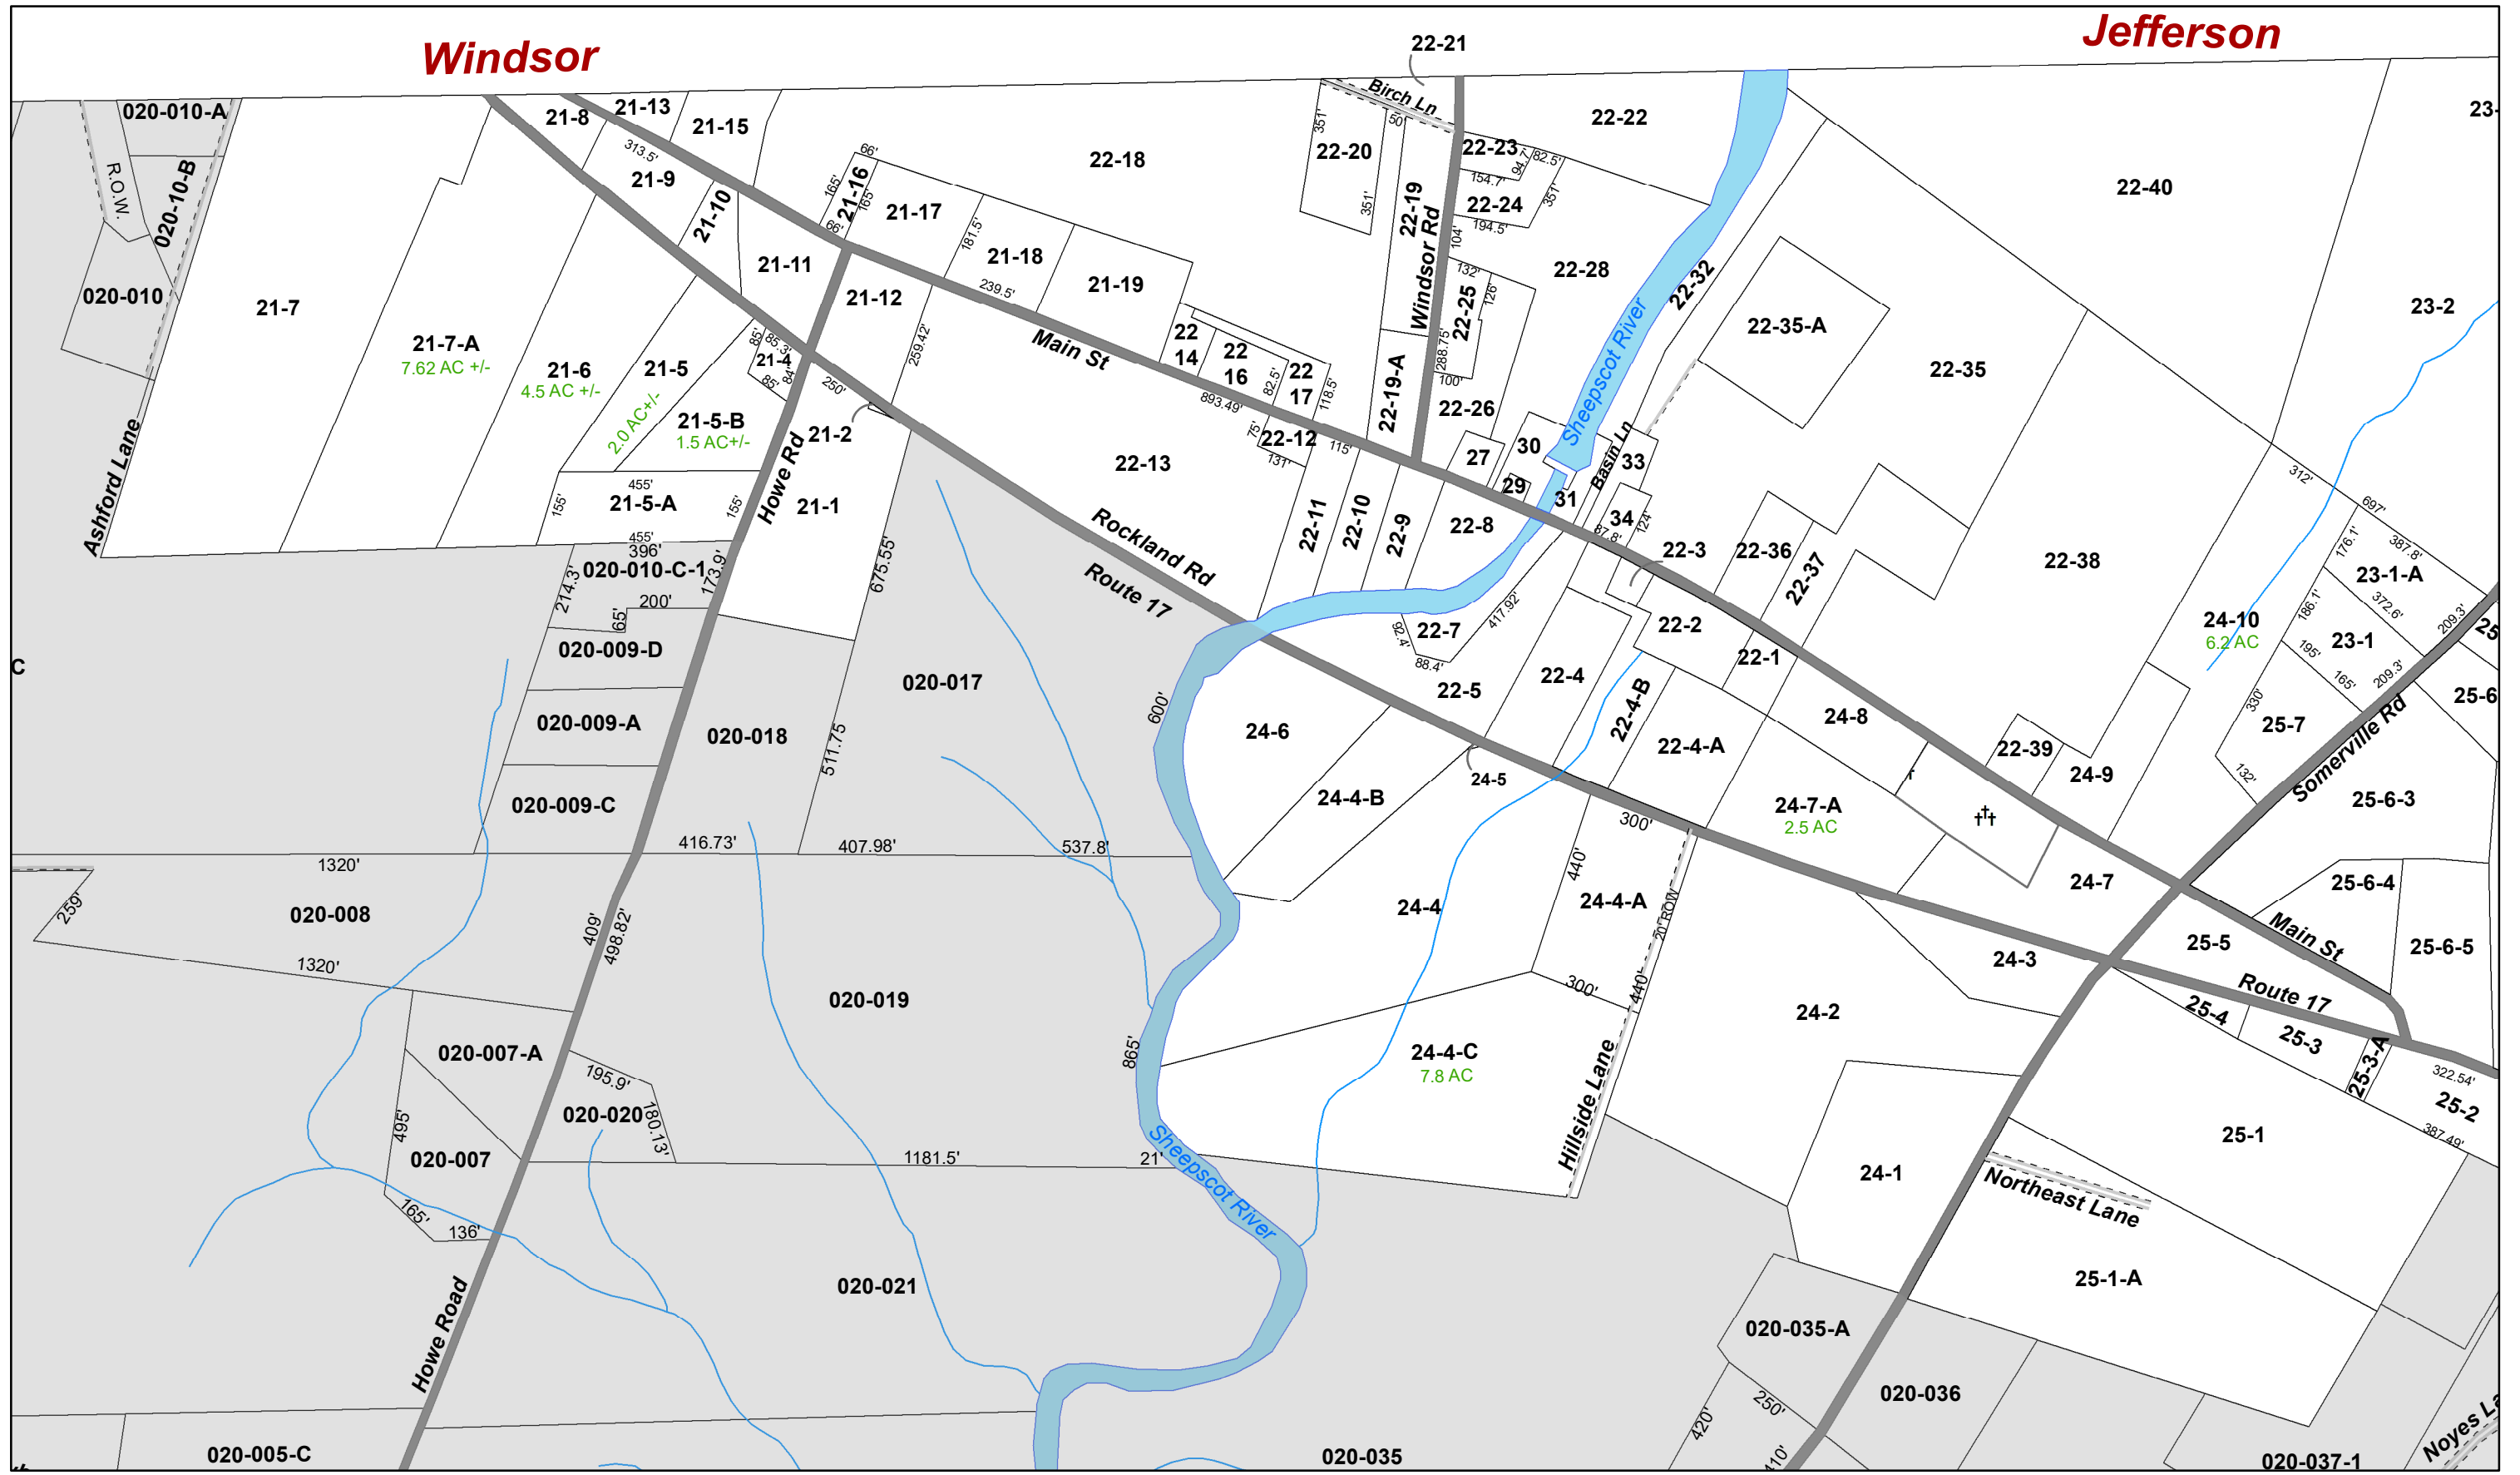

Windsor

Jefferson

Map Prepared by:

Tax Sheets are intended for assessing purposes only.  
Boundary locations are approximate and should not be used for conveyance of property.

- Stream
- Misc
- ROW
- Hook
- Merged Parcel
- PARCEL
- CEMETERY
- UTILITY
- WATER
- ROAD

# Town of Whitefield, Maine

Whitefield Tax Grid

## 21-25

Map updated to: April 1, 2020