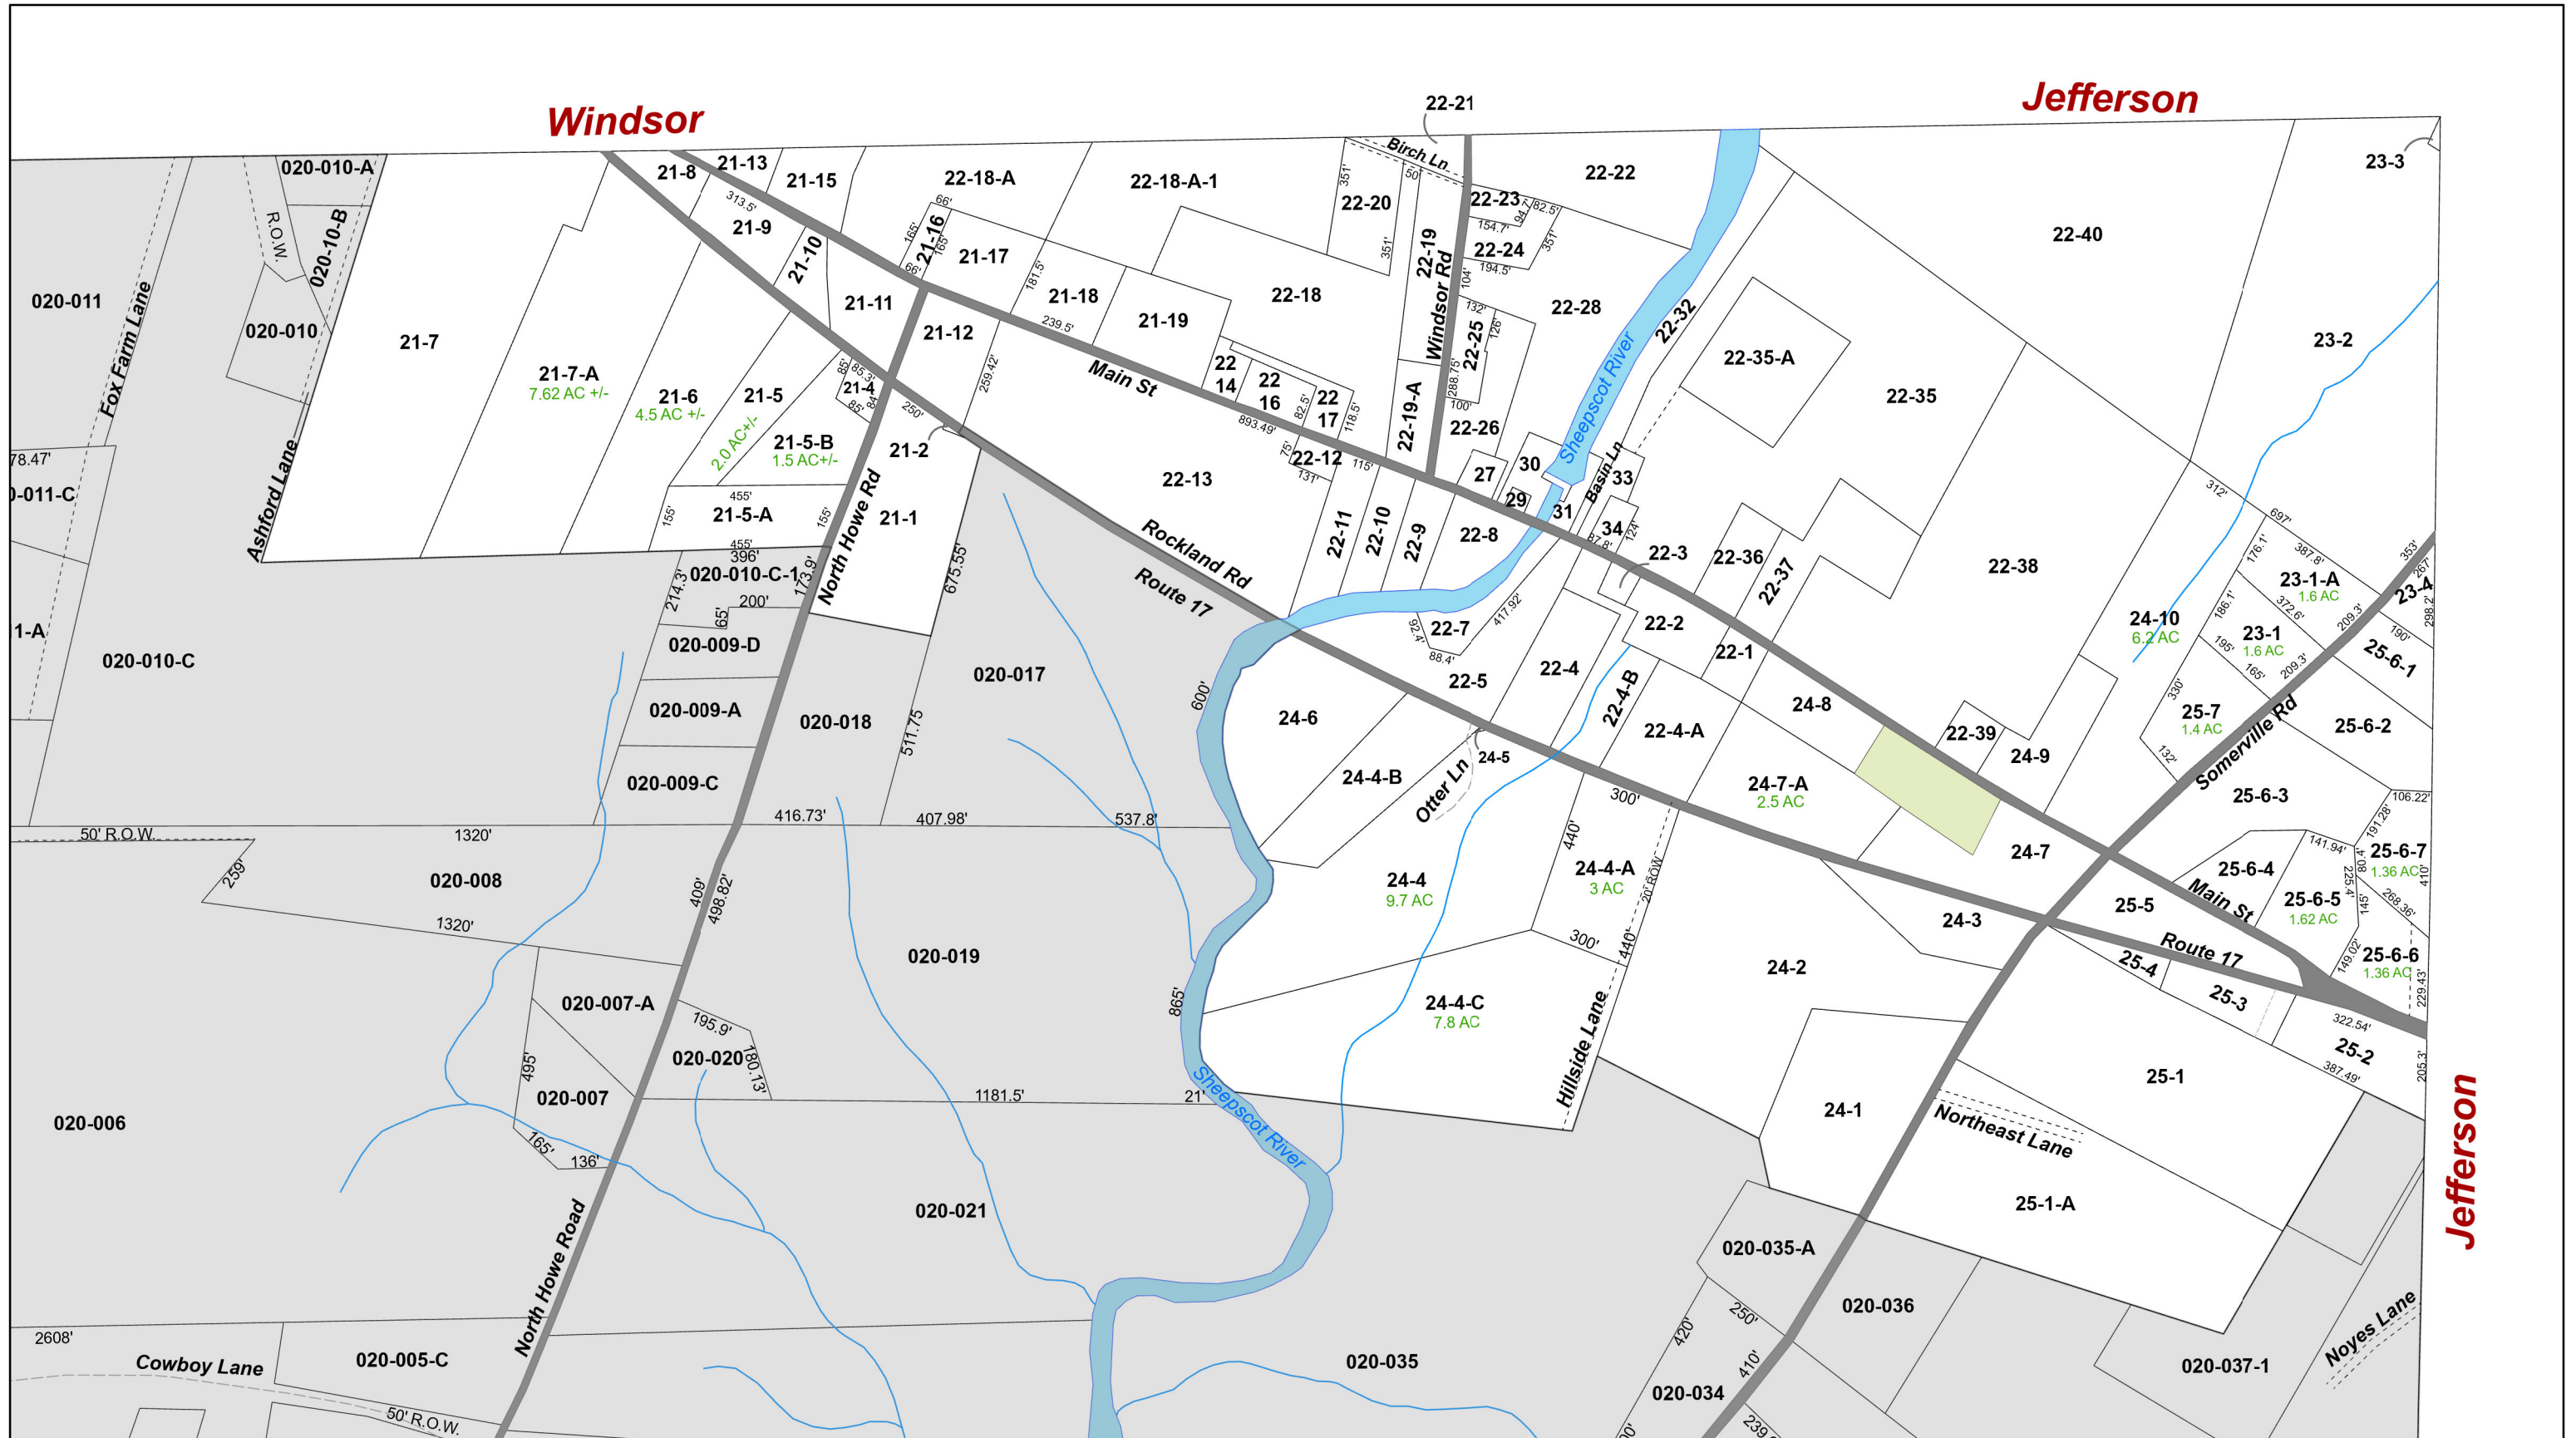

Windsor

Jefferson

Jefferson

Map Prepared by:
VIEWSHED
 Yarmouth, ME
 207.846.2355
 www.viewshed.net

Tax Sheets are intended for assessing purposes only.
 Boundary locations are approximate and
 should not be used for conveyance of property.

- Stream
- ROW
- Old Parcel
- Hook
- PARCEL
- CEMETERY
- UTILITY
- WATER
- ROAD

Town of Whitefield, Maine

0 500 1000
Feet

N

Whitefield Tax Grid

21-25

Map updated to: April 1, 2024